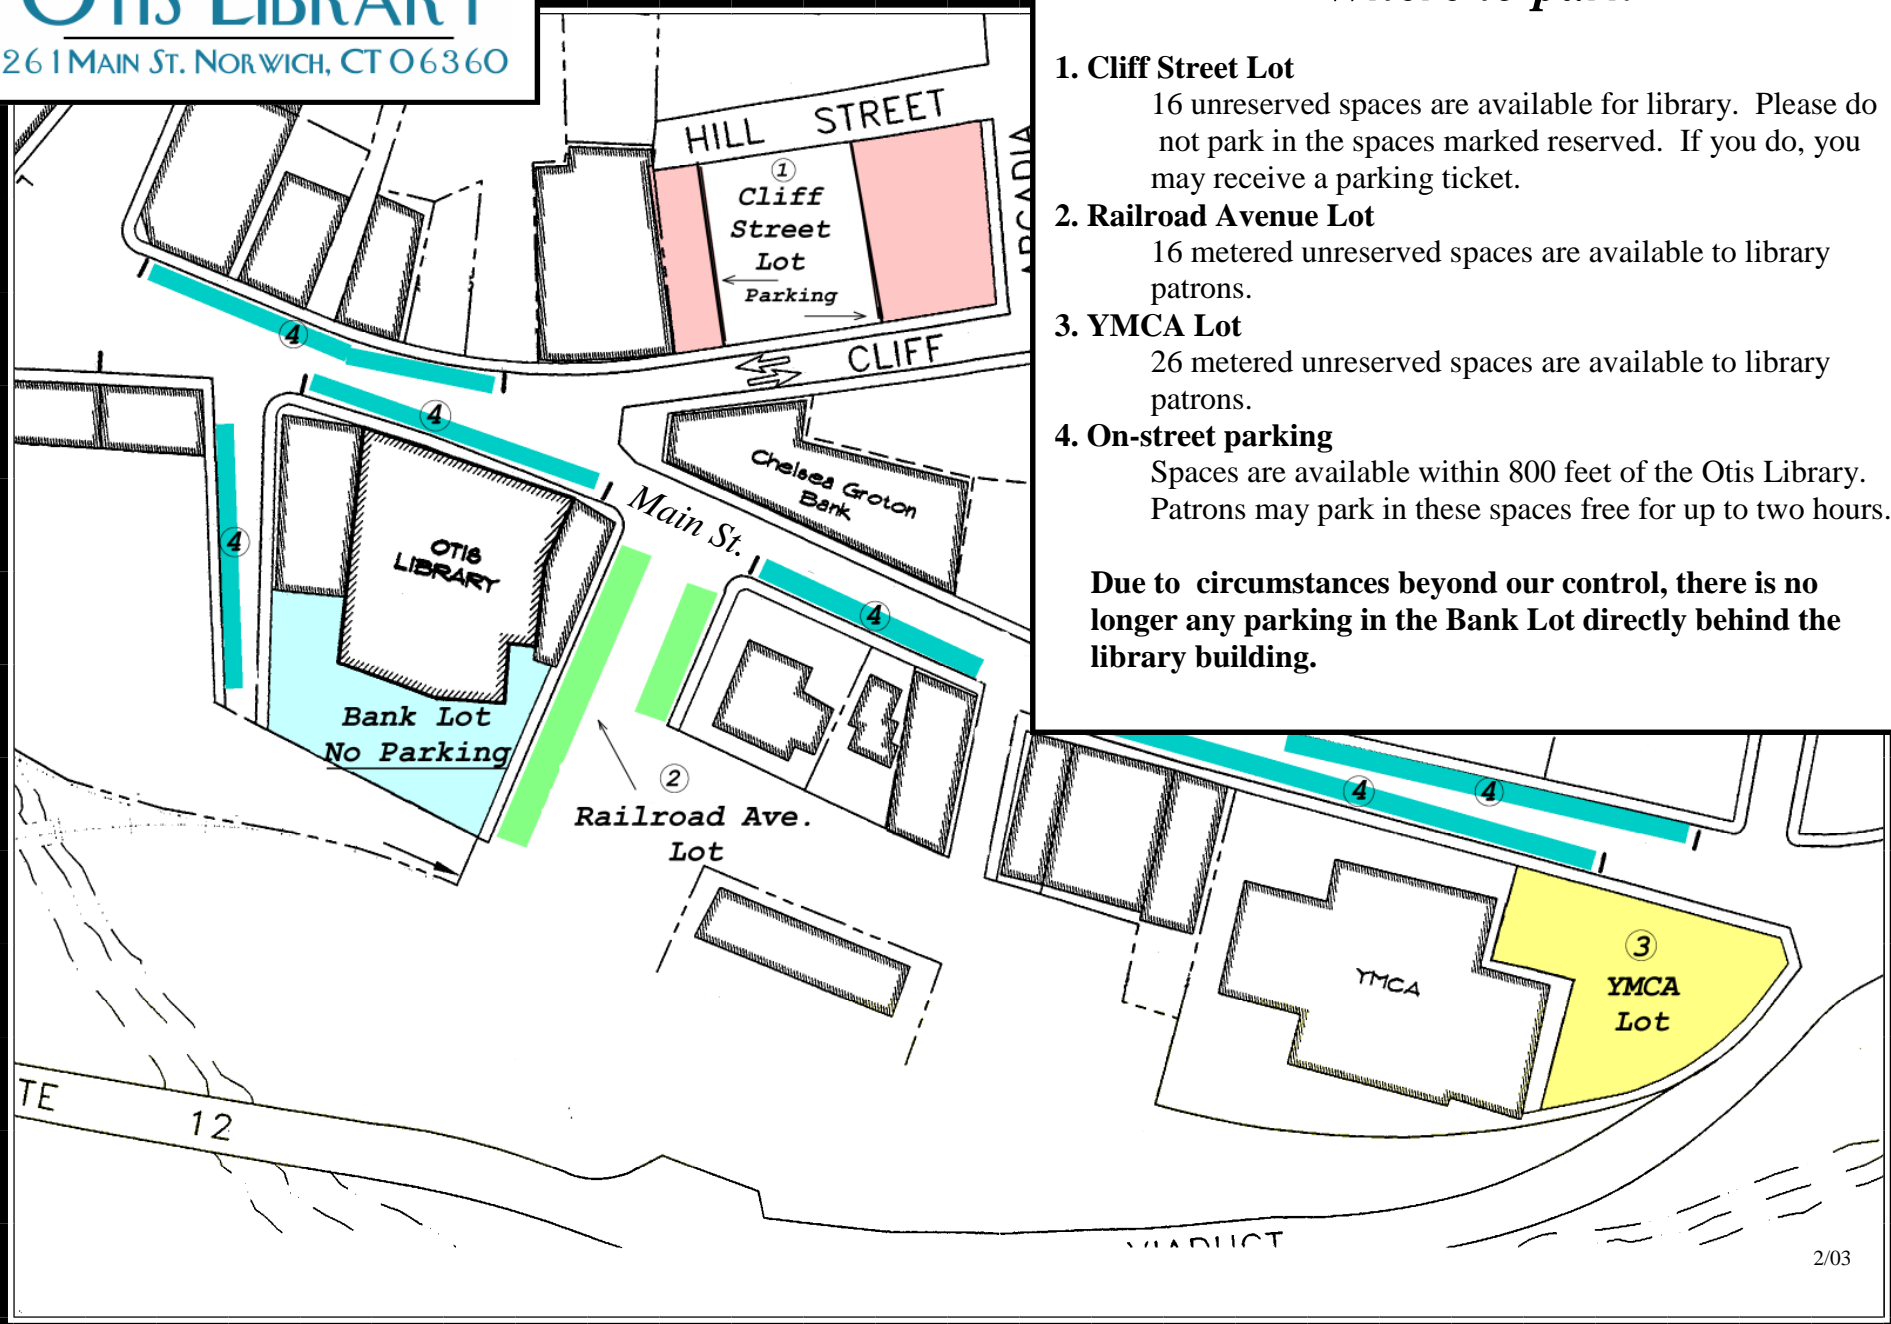

OTIS LIBRARY

26 I MAIN ST. NORWICH, CT 06360

Where to park

- 1. Cliff Street Lot**
16 unreserved spaces are available for library. Please do not park in the spaces marked reserved. If you do, you may receive a parking ticket.
- 2. Railroad Avenue Lot**
16 metered unreserved spaces are available to library patrons.
- 3. YMCA Lot**
26 metered unreserved spaces are available to library patrons.
- 4. On-street parking**
Spaces are available within 800 feet of the Otis Library. Patrons may park in these spaces free for up to two hours.

Due to circumstances beyond our control, there is no longer any parking in the Bank Lot directly behind the library building.