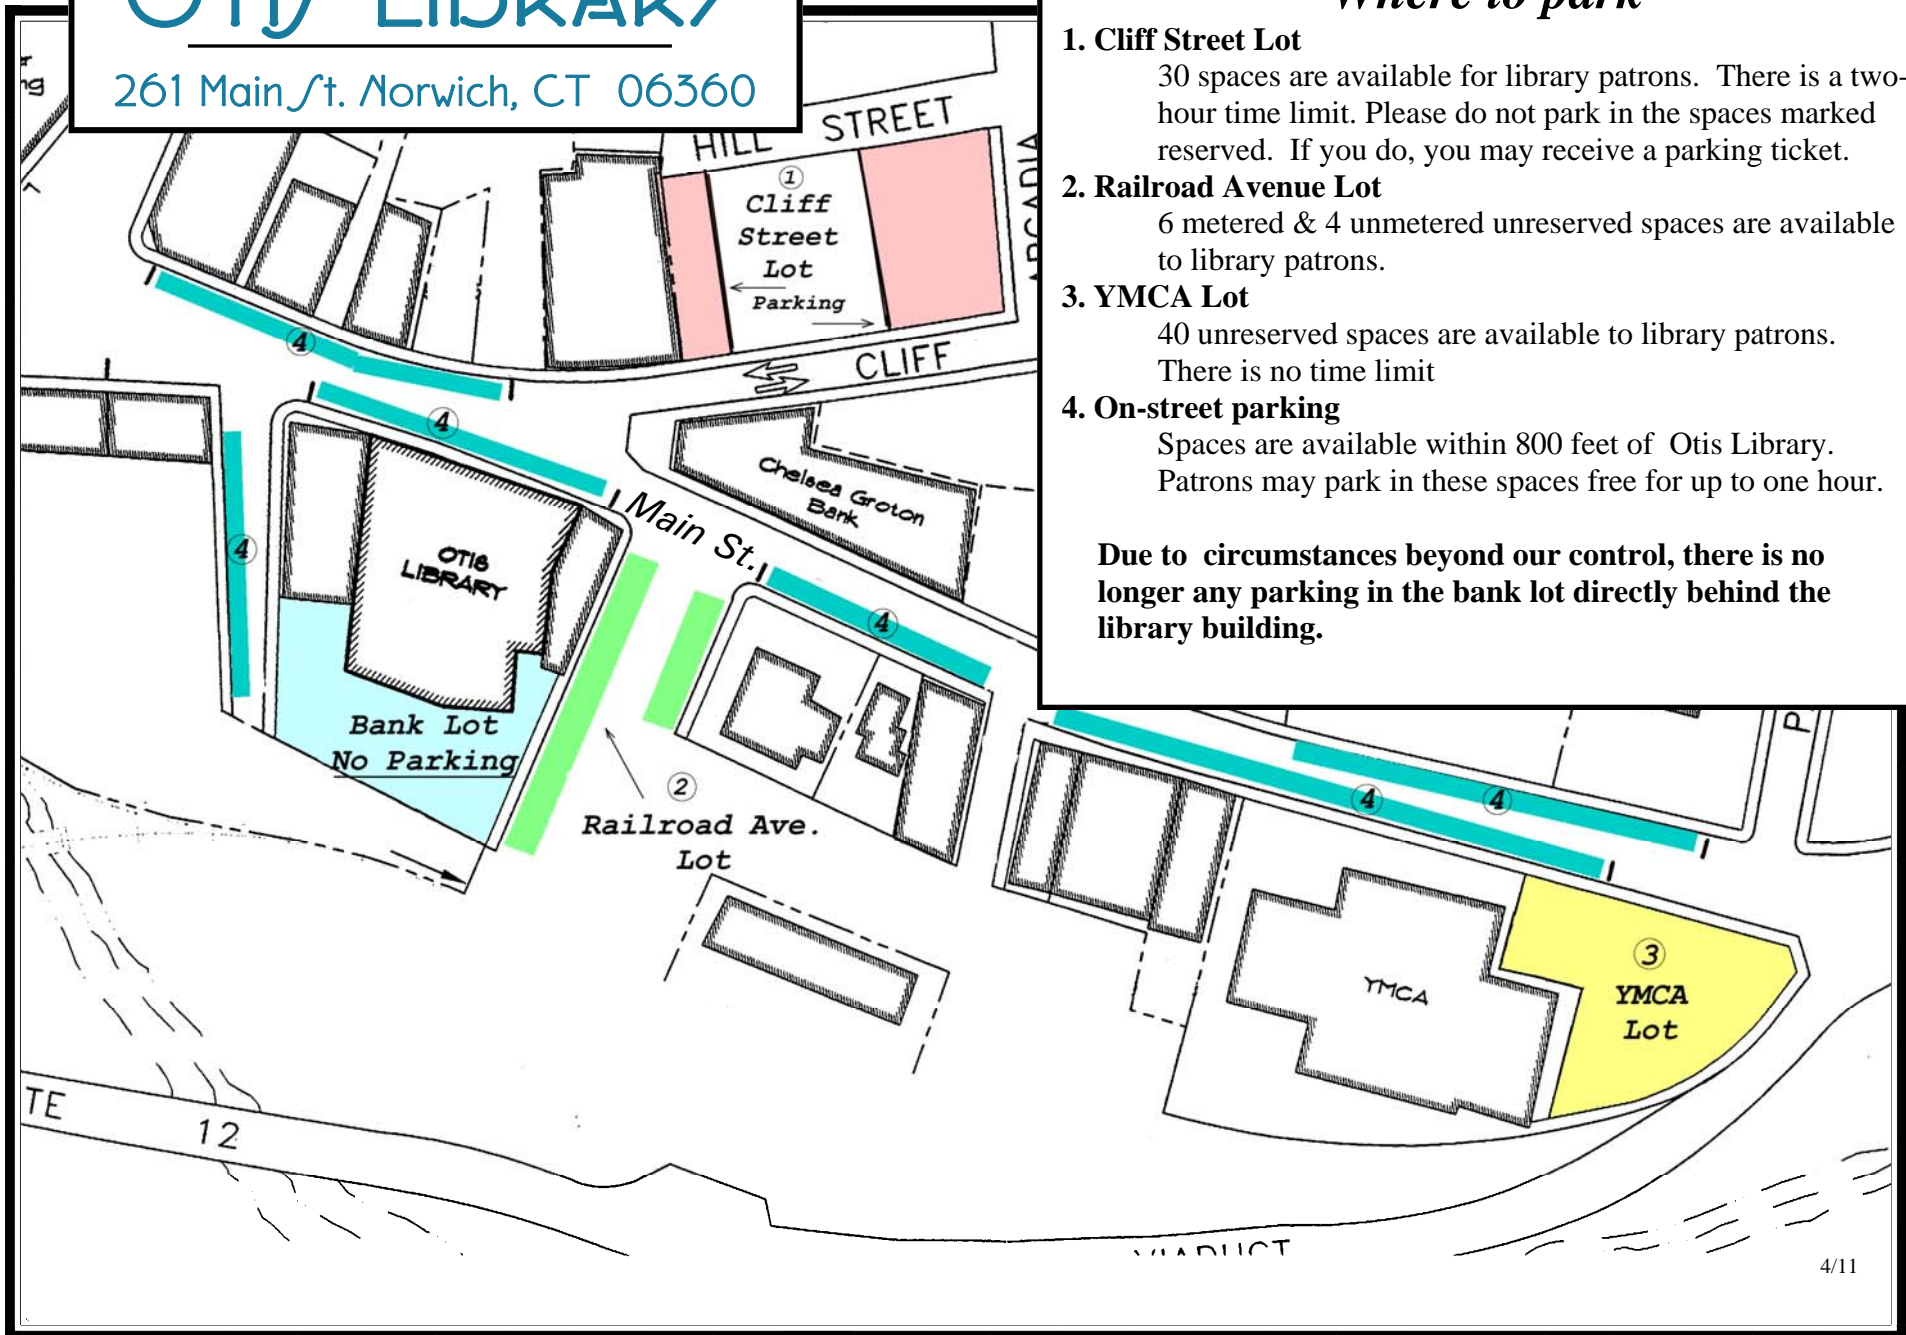

OTIS LIBRARY

261 Main St. Norwich, CT 06360

Where to park

- 1. Cliff Street Lot**
30 spaces are available for library patrons. There is a two-hour time limit. Please do not park in the spaces marked reserved. If you do, you may receive a parking ticket.
- 2. Railroad Avenue Lot**
6 metered & 4 unmetered unreserved spaces are available to library patrons.
- 3. YMCA Lot**
40 unreserved spaces are available to library patrons. There is no time limit
- 4. On-street parking**
Spaces are available within 800 feet of Otis Library. Patrons may park in these spaces free for up to one hour.

Due to circumstances beyond our control, there is no longer any parking in the bank lot directly behind the library building.